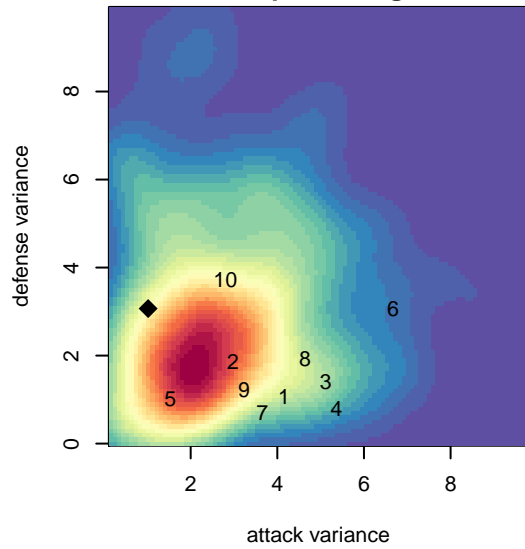

# WAFC Tiburones B03

Woodburn Athletic FC  
Woodburn, OR  
B03 total strength=374  
attack=0.69 defense=0.08  
spr league = Spr OYS B03 Premier White

alt names used:  
WAFC Tiburones

Venues played:  
2014 Spr OYS B03 Premier White

**WAFC Tiburones B03**  
Dots are actual minus expected GF (blue circles) and GA (red triangles).  
Blue line is smoothed change in attack strength. Red is smoothed change in defense strength.

**attack and defense variance (black dot)  
relative to other teams  
and top 10 in region**

**Performance relative to 13 month average**

Distribution of opponents  
 Red = Lose zone, Blue = Win zone, Green = Even  
 Black line separates win/lose zones

lot. A=Neither has attack advantage, B=Opponent has both attack and defense advantage, C=Opponent has both attack and defense disadvantage, D=Both have