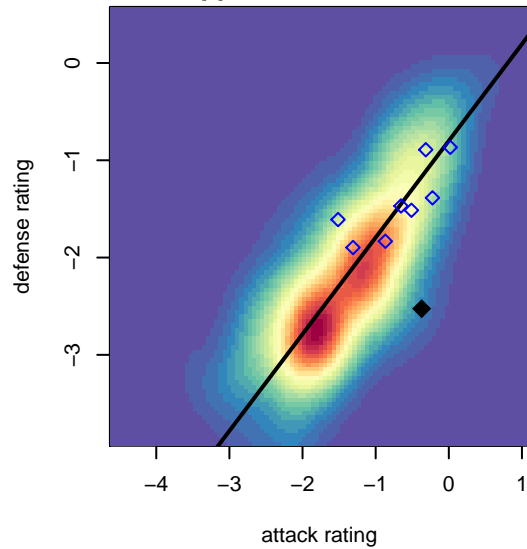

**attack and defense rating
relative to others at age
and all opponents in last 13 months**