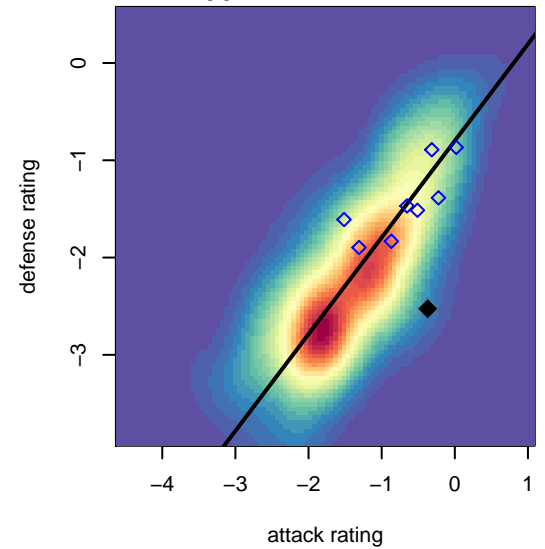

# WAFC Tiburones B03

Woodburn Athletic FC  
Woodburn, OR  
B03 total strength=374  
attack=0.69 defense=0.08  
spr league = Spr OYS B03 Premier White

alt names used:  
WAFC Tiburones

Venues played:  
2014 Spr OYS B03 Premier White

**WAFC Tiburones B03**  
Dots are actual minus expected GF (blue circles) and GA (red triangles).  
Blue line is smoothed change in attack strength. Red is smoothed change in defense strength.

**attack and defense variance (black dot)  
relative to other teams  
and top 10 in region**

**attack and defense rating  
relative to others at age  
and all opponents in last 13 months**

**attack and defense rating  
relative to others at age  
and all opponents in last 13 months**

**Performance relative to 13 month average**

**Performance relative to 13 month average**

Distribution of opponents  
 Red = Lose zone, Blue = Win zone, Green = Even  
 Black line separates win/lose zones

lot. A=Neither has attack advantage, B=Opponent has both attack and defense advantage, C=Opponent has both attack and defense disadvantage, D=Both have